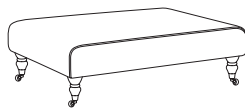

Tabitha

Tabitha

Our Tabitha footstool is the picture of minimal chic. It's practical, use as an extra seat or as a coffee table, but with a sleek shape, it's effortlessly stylish too. Pairs with both contemporary and traditional styles with ease.

Seen above:
Fabric: Pampas
Colour: Saffron
Legs: Walnut

Please note measurements can change +/- 3cm depending on your chosen fabric.

For full details and measurements, visit our website.

Sizes & Measurements (R) = Removable covers