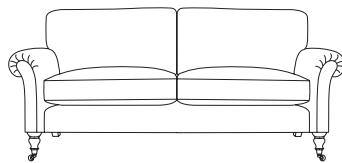

Helena

Helena

Inspired by the elegant Edwardians, Helena's the queen sitter, perfect for edge-of-your seat nail biters, hands-over-your-eyes toe curlers or cry-your-eyes-out romances.

Seen above:

Fabric: Cotton Velvet

Colour: Baltic

Legs: Natural Oak

Please note measurements can change +/- 3cm depending on your chosen fabric & cushion fill.

For full details and measurements, visit our website.

Sizes & Measurements

Large Sofa
H91, W215, D93cm

Small Sofa
H91, W172, D93cm

Armchair
H91, W103, D93cm

Seat height: 53cm. Seat depth: 59cm.
Sofa frame height, minus legs: 60cm.