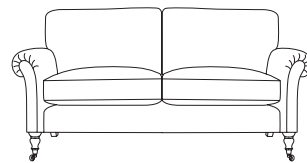

Helena

Helena

Inspired by the elegant Edwardians, Helena's the queen sitter, perfect for edge-of-your seat nail biters, hands-over-your-eyes toe curlers or cry-your-eyes-out romances.

Seen above:

Fabric: Cotton Velvet

Colour: Baltic

Legs: Natural Oak

Please note measurements can change +/- 3cm depending on your chosen fabric & cushion fill.

For full details and measurements, visit our website.

Sizes & Measurements

Large Sofa
H91, W215, D93cm

Small Sofa
H91, W172, D93cm

Armchair
H91, W103, D93cm

Seat height: 53cm. Seat depth: 59cm.
Sofa frame height, minus legs: 60cm.