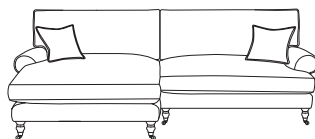

Grande Sofa
H95, W251, D99cm

SPLIT
OPTION

Large Sofa
H95, W214, D99cm

Medium Sofa
H95, W184, D99cm

Small Sofa
H95 W154, D99cm

Armchair
H95, W112, D99cm

Large Chaise LH (SPLIT OPTION)
H95, W214, D157/99cm

Large Chaise RH (SPLIT OPTION)
H95, W214, D99/157cm

Grande Chaise LH (SPLIT OPTION)
H95, W251, D157/99cm

Grande Chaise RH (SPLIT OPTION)
H95, W251, D99/157cm

Footstool
H61, W85, D64cm

SCAN FOR PRICES

arloandjacob.com

Scatters included in the same fabric as the body of the sofa.
Seat height: 56cm. Seat depth: 65cm. Chaise seat depth: 126cm.
Sofa frame height, minus legs: 59cm