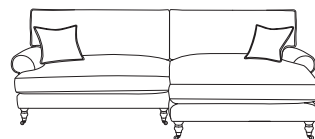

Grande Sofa
H95, W251, D99cm

SPLIT
OPTION

Large Sofa
H95, W214, D99cm

Medium Sofa
H95, W184, D99cm

Small Sofa
H95 W154, D99cm

Armchair
H95, W112, D99cm

Large Chaise LH (SPLIT OPTION)
H95, W214, D157/99cm

Large Chaise RH (SPLIT OPTION)
H95, W214, D99/157cm

Grande Chaise LH (SPLIT OPTION)
H95, W251, D157/99cm

Grande Chaise RH (SPLIT OPTION)
H95, W251, D99/157cm

Footstool
H61, W85, D64cm

SCAN FOR PRICES

arloandjacob.com

Scatters included in the same fabric as the body of the sofa.
Seat height: 56cm. Seat depth: 65cm. Chaise seat depth: 126cm.
Sofa frame height, minus legs: 59cm