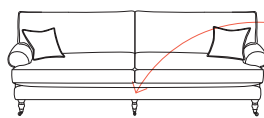

Seen above:

Fabric: Caprini

Colour: Dragonfly

Legs: Walnut

Please note measurements can change +/- 3cm depending on your chosen fabric & cushion fill.

For full details and measurements, visit our website.

Sizes & Measurements (LH/RH) = left or right hand facing options

Grande Sofa
H95, W251, D99cm

SPLIT
OPTION

Large Sofa
H95, W214, D99cm

Medium Sofa
H95, W184, D99cm

Small Sofa
H95 W154, D99cm

Armchair
H95, W112, D99cm

Large Chaise LH (SPLIT OPTION)
H95, W214, D157/99cm

Large Chaise RH (SPLIT OPTION)
H95, W214, D99/157cm

Grande Chaise LH (SPLIT OPTION)
H95, W251, D157/99cm

Grande Chaise RH (SPLIT OPTION)
H95, W251, D99/157cm

Footstool
H61, W85, D64cm

SCAN FOR PRICES

arloandjacob.com

Scatters included in the same fabric as the body of the sofa.
Seat height: 56cm. Seat depth: 65cm. Chaise seat depth: 126cm.
Sofa frame height, minus legs: 59cm