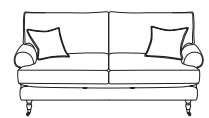

Seen above:

Fabric: Caprini

Colour: Dragonfly

Legs: Walnut

Please note measurements can change +/- 3cm depending on your chosen fabric & cushion fill.

For full details and measurements, visit our website.

Sizes & Measurements (LH/RH) = left or right hand facing options

Grande Sofa
H95, W251, D99cm

SPLIT
OPTION

Large Sofa
H95, W214, D99cm

Medium Sofa
H95, W184, D99cm

Small Sofa
H95 W154, D99cm

Armchair
H95, W112, D99cm

Large Chaise LH (SPLIT OPTION)
H95, W214, D157/99cm

Large Chaise RH (SPLIT OPTION)
H95, W214, D99/157cm

Grande Chaise LH (SPLIT OPTION)
H95, W251, D157/99cm

Grande Chaise RH (SPLIT OPTION)
H95, W251, D99/157cm

Footstool
H61, W85, D64cm

SCAN FOR PRICES

arloandjacob.com

Scatters included in the same fabric as the body of the sofa.
Seat height: 56cm. Seat depth: 65cm. Chaise seat depth: 126cm.
Sofa frame height, minus legs: 59cm