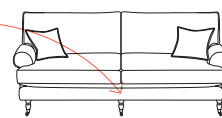

Seen above:

Fabric: Caprini

Colour: Dragonfly

Legs: Walnut

Please note measurements can change +/- 3cm depending on your chosen fabric & cushion fill.

For full details and measurements, visit our website.

Sizes & Measurements (LH/RH) = left or right hand facing options

Grande Sofa
H95, W251, D99cm

SPLIT
OPTION

Large Sofa
H95, W214, D99cm

Medium Sofa
H95, W184, D99cm

Small Sofa
H95 W154, D99cm

Armchair
H95, W112, D99cm

Large Chaise LH (SPLIT OPTION)
H95, W214, D157/99cm

Large Chaise RH (SPLIT OPTION)
H95, W214, D99/157cm

Grande Chaise LH (SPLIT OPTION)
H95, W251, D157/99cm

Grande Chaise RH (SPLIT OPTION)
H95, W251, D99/157cm

Footstool
H61, W85, D64cm

SCAN FOR PRICES

arloandjacob.com

Scatters included in the same fabric as the body of the sofa.
Seat height: 56cm. Seat depth: 65cm. Chaise seat depth: 126cm.
Sofa frame height, minus legs: 59cm