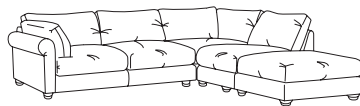

## Finn Modular

Finn is a classic design with soft lines and timeless appeal. Separate cushions carve out individual spaces for everyone aboard. A low back creates a modern look, elevated by taller cushions to add support and give you that extra level of comfort. The bun feet are kept compact and short so the design floats just above the ground, imparting a cool and contemporary feel.

### Sizes & Measurements (LH/RH) = left or right hand facing options

Filler Unit  
H88, W94, D112cm

Double Filler Unit  
H88, W188, D112cm

Corner Unit  
H88, W112, D112cm

Single Arm Unit LH or RH  
H88, W114, D112cm

Grande Double Arm Unit LH or RH  
H88, W208, D112cm

Grande Corner (3 Piece)  
H88, W320/320, D112cm

Grande Corner Sofa LH (3 Piece)  
H88, W320/230, D226cm

Grande Corner Sofa RH (3 Piece)  
H88, W226/320, D112cm

Grande Open Corner Loafer LH (4 Piece)  
H88, W320/300, D112cm

Grande Open Corner Loafer RH (4 Piece)  
H88, W300/320, D112cm

SCAN FOR PRICES

[arloandjacob.com](http://arloandjacob.com)

Seat height: 46cm. Seat depth: 80cm.  
Sofa frame height, minus legs: 66cm.