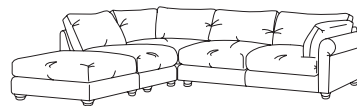

## Finn Modular

Finn is a classic design with soft lines and timeless appeal. Separate cushions carve out individual spaces for everyone aboard. A low back creates a modern look, elevated by taller cushions to add support and give you that extra level of comfort. The bun feet are kept compact and short so the design floats just above the ground, imparting a cool and contemporary feel.

### Sizes & Measurements (LH/RH) = left or right hand facing options

Filler Unit  
H88, W94, D112cm

Double Filler Unit  
H88, W188, D112cm

Corner Unit  
H88, W112, D112cm

Single Arm Unit LH or RH  
H88, W114, D112cm

Grande Double Arm Unit LH or RH  
H88, W208, D112cm

Grande Corner (3 Piece)  
H88, W320/320, D112cm

Grande Corner Sofa LH (3 Piece)  
H88, W320/230, D226cm

Grande Corner Sofa RH (3 Piece)  
H88, W226/320, D112cm

Grande Open Corner Loafer LH (4 Piece)  
H88, W320/300, D112cm

Grande Open Corner Loafer RH (4 Piece)  
H88, W300/320, D112cm

SCAN FOR PRICES

[arloandjacob.com](http://arloandjacob.com)

Seat height: 46cm. Seat depth: 80cm.  
Sofa frame height, minus legs: 66cm.