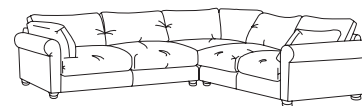

## Finn Modular

Finn is a classic design with soft lines and timeless appeal. Separate cushions carve out individual spaces for everyone aboard. A low back creates a modern look, elevated by taller cushions to add support and give you that extra level of comfort. The bun feet are kept compact and short so the design floats just above the ground, imparting a cool and contemporary feel.

### Sizes & Measurements (LH/RH) = left or right hand facing options

Filler Unit  
H88, W94, D112cm

Double Filler Unit  
H88, W188, D112cm

Corner Unit  
H88, W112, D112cm

Single Arm Unit LH or RH  
H88, W114, D112cm

Grande Double Arm Unit LH or RH  
H88, W208, D112cm

Grande Corner (3 Piece)  
H88, W320/320, D112cm

Grande Corner Sofa LH (3 Piece)  
H88, W320/230, D226cm

Grande Corner Sofa RH (3 Piece)  
H88, W226/320, D112cm

Grande Open Corner Loafer LH (4 Piece)  
H88, W320/300, D112cm

Grande Open Corner Loafer RH (4 Piece)  
H88, W300/320, D112cm

SCAN FOR PRICES

[arloandjacob.com](http://arloandjacob.com)

Seat height: 46cm. Seat depth: 80cm.  
Sofa frame height, minus legs: 66cm.