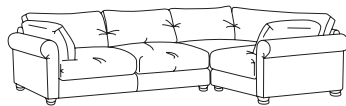

## Finn Modular

Finn is a classic design with soft lines and timeless appeal. Separate cushions carve out individual spaces for everyone aboard. A low back creates a modern look, elevated by taller cushions to add support and give you that extra level of comfort. The bun feet are kept compact and short so the design floats just above the ground, imparting a cool and contemporary feel.

### Sizes & Measurements (LH/RH) = left or right hand facing options

Filler Unit  
H88, W94, D112cm

Double Filler Unit  
H88, W188, D112cm

Corner Unit  
H88, W112, D112cm

Single Arm Unit LH or RH  
H88, W114, D112cm

Grande Double Arm Unit LH or RH  
H88, W208, D112cm

Grande Corner (3 Piece)  
H88, W320/320, D112cm

Grande Corner Sofa LH (3 Piece)  
H88, W320/230, D226cm

Grande Corner Sofa RH (3 Piece)  
H88, W226/320, D112cm

Grande Open Corner Loafer LH (4 Piece)  
H88, W320/300, D112cm

Grande Open Corner Loafer RH (4 Piece)  
H88, W300/320, D112cm

SCAN FOR PRICES

[arloandjacob.com](http://arloandjacob.com)

Seat height: 46cm. Seat depth: 80cm.  
Sofa frame height, minus legs: 66cm.