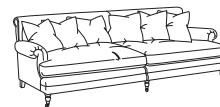

Ava Standard Back

Ava Pillow Back

Ava Standard & Pillow Back

Sister to understated classic Agatha, Ava is a little more extroverted with layers of added extras! The elegant silhouette with hand finished scroll arms are complemented by the addition of either sumptuous high back supportive cushions or an assortment of plump down filled pillows. Contemporary, classic comfort with a practical twist for easy everyday living.

Seen above:

Fabric: Lupine

Colour: Apricot

Legs: Natural Oak

Please note measurements can change +/- 3cm depending on your chosen fabric & cushion fill.

For full details and measurements, visit our website.

Sizes & Measurements

Grande Standard Back Sofa (SPLIT)
H75, W264, D105cm

Large Standard Back Sofa (SPLIT)
H75, W210, D105cm

Grande Pillow Back Sofa (SPLIT)
H75, W254, D105cm

Large Pillow Back Sofa (SPLIT)
H75, W210, D105cm

SCAN FOR PRICES

arloandjacob.com

Seat height: 47cm. Seat depth: 48cm.
Sofa frame height, minus legs: 66cm

Arlo & Jacob