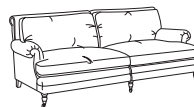

Ava Standard Back

Ava Pillow Back

Ava Standard & Pillow Back

Sister to understated classic Agatha, Ava is a little more extroverted with layers of added extras! The elegant silhouette with hand finished scroll arms are complemented by the addition of either sumptuous high back supportive cushions or an assortment of plump down filled pillows. Contemporary, classic comfort with a practical twist for easy everyday living.

Seen above:

Fabric: Lupine

Colour: Apricot

Legs: Natural Oak

Please note measurements can change +/- 3cm depending on your chosen fabric & cushion fill.

For full details and measurements, visit our website.

Sizes & Measurements

Grande Standard Back Sofa (SPLIT)
H75, W264, D105cm

Large Standard Back Sofa (SPLIT)
H75, W210, D105cm

Grande Pillow Back Sofa (SPLIT)
H75, W254, D105cm

Large Pillow Back Sofa (SPLIT)
H75, W210, D105cm

SCAN FOR PRICES

arloandjacob.com

Seat height: 47cm. Seat depth: 48cm.
Sofa frame height, minus legs: 66cm

Arlo & Jacob