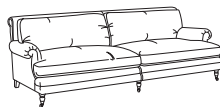

Ava Standard Back

Ava Pillow Back

Ava Standard & Pillow Back

Sister to understated classic Agatha, Ava is a little more extroverted with layers of added extras! The elegant silhouette with hand finished scroll arms are complemented by the addition of either sumptuous high back supportive cushions or an assortment of plump down filled pillows. Contemporary, classic comfort with a practical twist for easy everyday living.

Seen above:

Fabric: Lupine

Colour: Apricot

Legs: Natural Oak

Please note measurements can change +/- 3cm depending on your chosen fabric & cushion fill.

For full details and measurements, visit our website.

Sizes & Measurements

Grande Standard Back Sofa (SPLIT)
H75, W264, D105cm

Large Standard Back Sofa (SPLIT)
H75, W210, D105cm

Grande Pillow Back Sofa (SPLIT)
H75, W254, D105cm

Large Pillow Back Sofa (SPLIT)
H75, W210, D105cm

SCAN FOR PRICES

arloandjacob.com

Seat height: 47cm. Seat depth: 48cm.
Sofa frame height, minus legs: 66cm

Arlo & Jacob