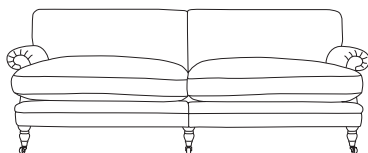

Agatha

Agatha

The generously proportioned Agatha is magnificent in terms of style and stature. With hand-finished scroll arms and plump, deep seat cushions, this sofa manages to be both elegant and extremely comfortable.

Seen above:

Fabric: Luxury Velvet

Colour: Mayfly

Legs: Walnut

Please note measurements can change +/- 3cm depending on your chosen fabric & cushion fill.

For full details and measurements, visit our website.

Sizes & Measurements

Grande Sofa (SPLIT)
H75, W254, D105cm

Large Sofa (SPLIT)
H75, W210, D105cm

Medium Sofa
H75, W174, D105cm

Small Sofa
H75, W143, D105cm

Chair
H75, W102, D105cm

Seat height: 47cm. Seat depth: 73cm.
Sofa frame height, minus legs: 66cm.